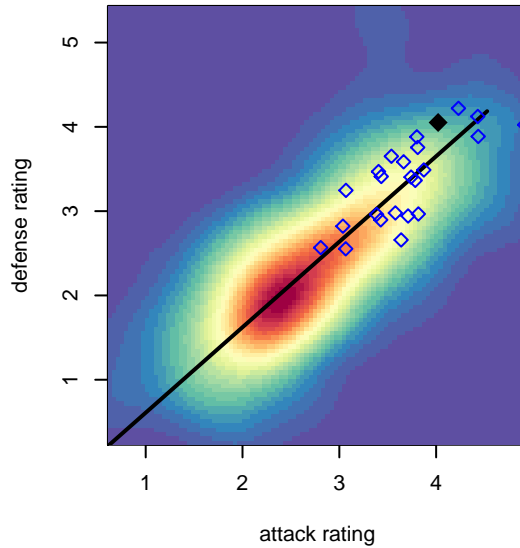

WPFC Black B98

Washington Premier FC
 Tacoma, WA
 B98 total strength=1965
 attack=55.74 defense=57.49
 fall league = RCL B98 Div 1

alt names used:
 WPFC 98 Black (WA) (FWWC)
 WASHINGTON PREMIER FC B98 BLACK (WA)
 Washington Premier FC B98 Black NPL
 WPFC 98 Black
 Washington Premier B98 Black
 WPFC B98 Black
 WASHINGTON PREMIER FCB98 BLACK
 WASHINGTON PREMIER FC B98 BLACK (WA)
 WPFC B98 Black

**attack and defense variance (black dot)
relative to other teams
and top 10 in region**

**attack and defense rating
relative to others at age
and all opponents in last 13 months**

Performance relative to 13 month average