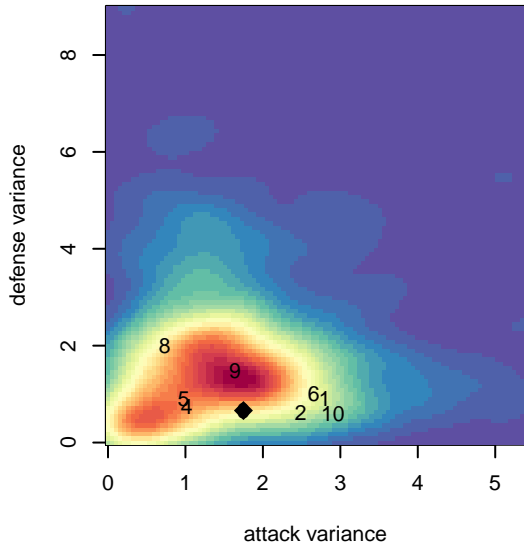

WPFC Black B98

Washington Premier FC
 Tacoma, WA
 B98 total strength=1965
 attack=55.74 defense=57.49
 fall league = RCL B98 Div 1

alt names used:
 WPFC 98 Black (WA) (FWWC)
 WASHINGTON PREMIER FC B98 BLACK (WA)
 Washington Premier FC B98 Black NPL
 WPFC 98 Black
 Washington Premier B98 Black
 WPFC B98 Black
 WASHINGTON PREMIER FCB98 BLACK
 WASHINGTON PREMIER FC B98 BLACK (WA)
 WPFC B98 Black

**attack and defense variance (black dot)
relative to other teams
and top 10 in region**

**attack and defense rating
relative to others at age
and all opponents in last 13 months**

Performance relative to 13 month average