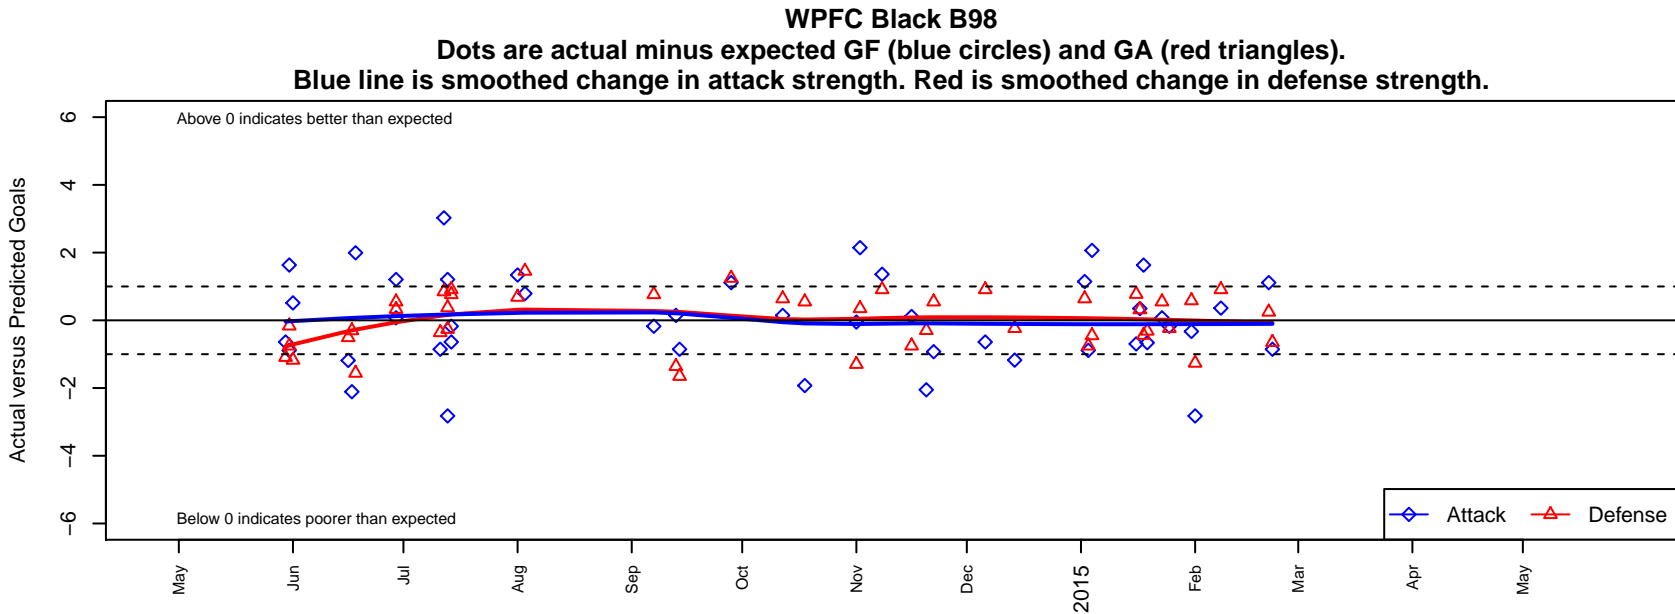

WPFC Black B98

Washington Premier FC
 Tacoma, WA
 B98 total strength=1965
 attack=55.74 defense=57.49
 fall league = RCL B98 Div 1

alt names used:
 WPFC 98 Black (WA) (FWWC)
 WASHINGTON PREMIER FC B98 BLACK (WA)
 Washington Premier FC B98 Black NPL
 WPFC 98 Black
 Washington Premier B98 Black
 WPFC B98 Black
 WASHINGTON PREMIER FCB98 BLACK
 WASHINGTON PREMIER FC B98 BLACK (WA)
 WPFC B98 Black

**attack and defense variance (black dot)
relative to other teams
and top 10 in region**

**attack and defense rating
relative to others at age
and all opponents in last 13 months**

Performance relative to 13 month average