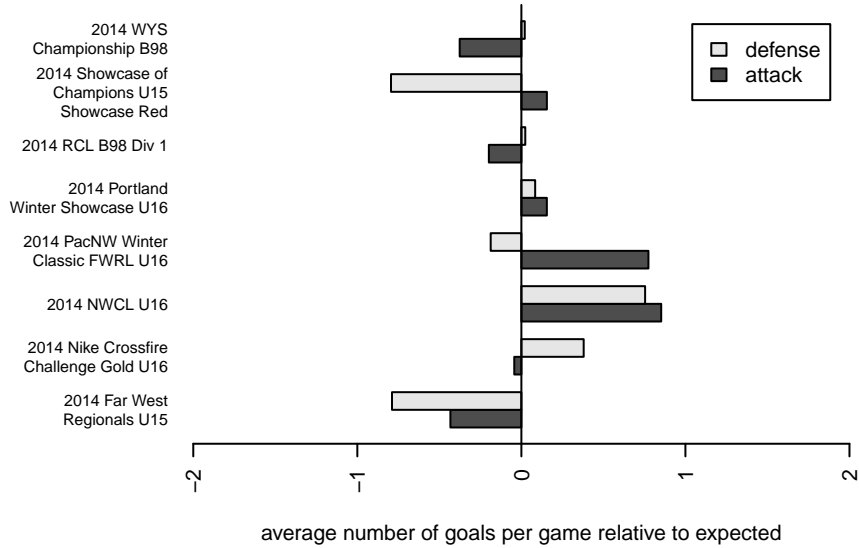

WPFC Black B98

Washington Premier FC
 Tacoma, WA
 B98 total strength=1965
 attack=55.74 defense=57.49
 fall league = RCL B98 Div 1

alt names used:
 WPFC 98 Black (WA) (FWWC)
 WASHINGTON PREMIER FC B98 BLACK (WA)
 Washington Premier FC B98 Black NPL
 WPFC 98 Black
 Washington Premier B98 Black
 WPFC B98 Black
 WASHINGTON PREMIER FCB98 BLACK
 WASHINGTON PREMIER FC B98 BLACK (WA)
 WPFC B98 Black

Venues played:
 2014 Showcase of Champions U15 Showcase
 2014 Far West Regionals U15
 2014 NWCL U16
 2014 Nike Crossfire Challenge Gold U16
 2014 RCL B98 Div 1
 2014 PacNW Winter Classic FWRL U16
 2014 Portland Winter Showcase U16
 2014 WYS Championship B98

**attack and defense variance (black dot)
relative to other teams
and top 10 in region**

**attack and defense rating
relative to others at age
and all opponents in last 13 months**

Performance relative to 13 month average