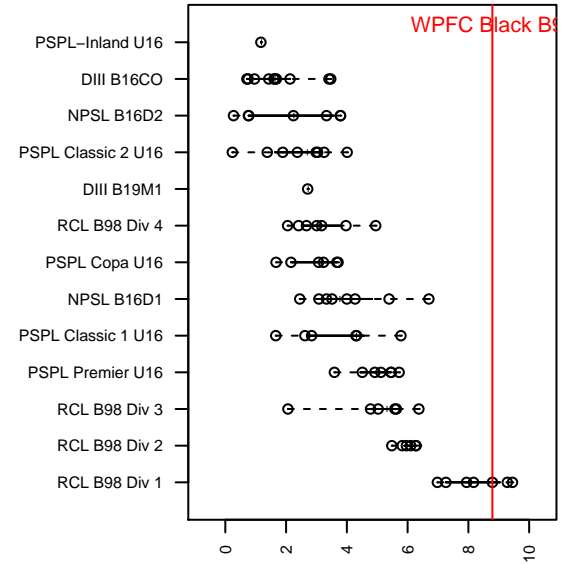

WPFC Black B98

Washington Premier FC
 Tacoma, WA
 B98 total strength=1965
 attack=55.74 defense=57.49
 fall league = RCL B98 Div 1

alt names used:
 WPFC 98 Black (WA) (FWWC)
 WASHINGTON PREMIER FC B98 BLACK (WA)
 Washington Premier FC B98 Black NPL
 WPFC 98 Black
 Washington Premier B98 Black
 WPFC B98 Black
 WASHINGTON PREMIER FCB98 BLACK
 WASHINGTON PREMIER FC B98 BLACK (WA)
 WPFC B98 Black

Venues played:
 2014 Showcase of Champions U15 Showcase
 2014 Far West Regionals U15
 2014 NWCL U16
 2014 Nike Crossfire Challenge Gold U16
 2014 RCL B98 Div 1
 2014 PacNW Winter Classic FWRL U16
 2014 Portland Winter Showcase U16
 2014 WYS Championship B98

**attack and defense variance (black dot)
relative to other teams
and top 10 in region**

**attack and defense rating
relative to others at age
and all opponents in last 13 months**

Performance relative to 13 month average